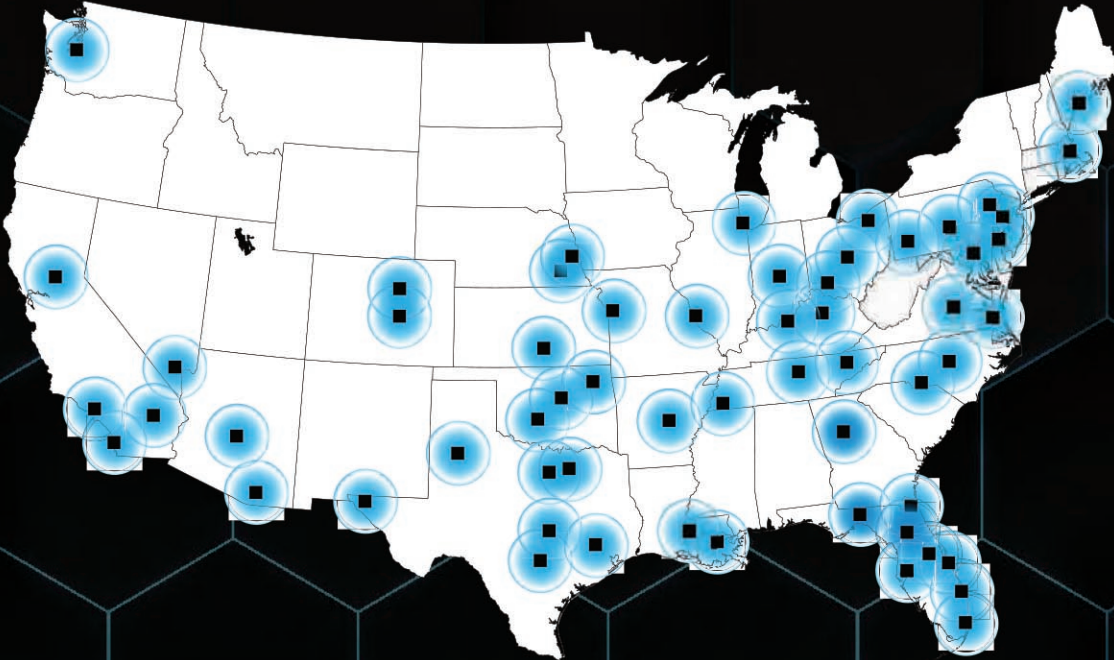

- ✓ If required, appointment is set-up
- ✓ Vehicle fixed 1-2 business days

FOR MORE INFORMATION, PLEASE CONTACT US AT:
888-8-ELITEK | (888) 835-4835
DISPATCH@ELITEKAUTO.COM | REMOTE@ELITEKAUTO.COM
ELITEKAUTO.COM

SCAN HERE

MOBILE LOCATIONS

- Little Rock, AR
- Phoenix, AZ
- Tuscon, AZ
- Los Angeles, CA
- Orange County, CA
- Riverside County, CA
- Sacramento, CA
- San Bernardino County, CA
- San Diego, CA
- Colorado Springs / Denver, CO
- Dover, DE
- Central/ North, FL
- Tampa/ Southeast, FL
- Atlanta, GA
- Chicago, IL
- Indianapolis, IN
- Kansas City, KS
- Wichita, KS
- Lexington, KY
- Louisville, KY
- Baltimore, MD / Washington, DC
- Portland, ME
- Kansas City, KS / MO
- St. Louis, MO
- Charlotte, NC
- Raleigh / Durham, NC
- Lincoln, NE
- Omaha, NE
- Flemington, NJ
- Las Vegas, NV
- Cincinnati, OH
- Cleveland, OH
- Columbus, OH
- Oklahoma City / Tulsa / Lawton, OK
- Pennsylvania
- Nashville / Memphis / Knoxville, TN
- Austin, TX
- Dallas / Fort Worth, TX
- El Paso, TX
- Houston, TX
- Lubbock, TX
- San Antonio, TX
- Wichita Falls, TX
- Norfolk, VA
- Richmond, VA
- Seattle, WA