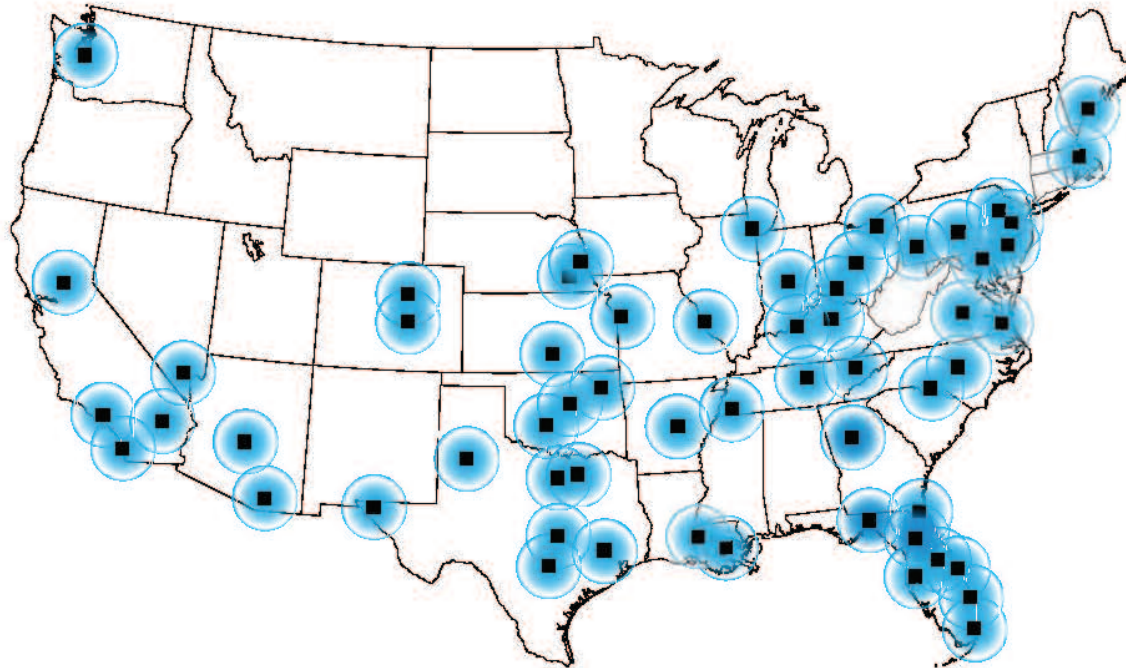

For programming or calibration call
LKQ ELITEK Vehicle Services:

888-8-ELITEK | (888) 835-4835

LKQ - {LOCATION}
(866) LKQ-CORP | (866) 557-2677

MOBILE LOCATIONS

- Little Rock, AR
- Phoenix, AZ
- Tucson, AZ
- Los Angeles, CA
- Orange County, CA
- Riverside County, CA
- Sacramento, CA
- San Bernardino County, CA
- San Diego, CA
- Colorado Springs / Denver, CO
- Dover, DE
- Central/ North, FL
- Tampa/ Southeast, FL
- Atlanta, GA
- Chicago, IL
- Indianapolis, IN
- Kansas City, KS
- Wichita, KS
- Lexington, KY
- Louisville, KY
- Baltimore, MD / Washington, DC
- Portland, ME
- Kansas City, KS / MO
- St. Louis, MO
- Charlotte, NC
- Raleigh / Durham, NC
- Lincoln, NE
- Omaha, NE
- Flemington, NJ
- Las Vegas, NV
- Cincinnati, OH
- Cleveland, OH
- Columbus, OH
- Oklahoma City / Tulsa / Lawton, OK
- Pennsylvania
- Nashville / Memphis / Knoxville, TN
- Austin, TX
- Dallas / Fort Worth, TX
- El Paso, TX
- Houston, TX
- Lubbock, TX
- San Antonio, TX
- Wichita Falls, TX
- Norfolk, VA
- Richmond, VA
- Seattle, WA