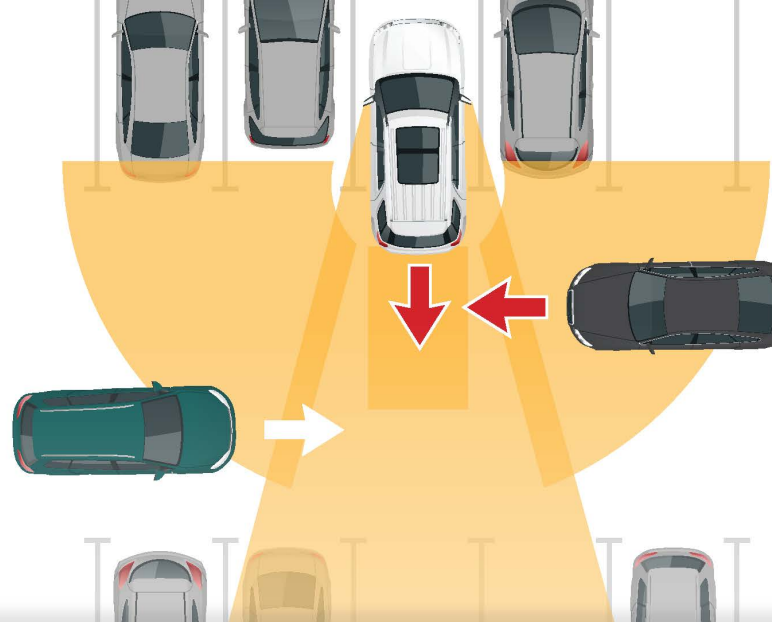

NOW OFFERING!

PDC

PARK DISTANCE CONTROL

SENSORS

PARK ASSIST AND BLIND SPOT SENSORS

Advanced Driver Assistance Systems (ADAS) are paving the way for safer driving with sensors that are now integrated with audible alerts and digital graphic technology showing which part of the car is approaching the object.

LKQ's Parking Assistance Sensors (PDC) are OEM replacement ultrasonic and/or radar sensors to detect the distance of obstacles from the exterior of the vehicle. These sensors deliver an audible beep which gradually becomes more rapid as the vehicle gets closer to an object. No calibration required.

Blind Spot & Rear Cross Traffic Sensors (BLS) are OEM replacement sensors using radar technology that scan the area in the driver's blind spot alerting the driver through audible and visual alerts that there is an object or vehicle in their blind spot. Blind Spot & Rear Cross Traffic sensors are typically mounted behind the bumper. Calibration is required after installation, LKQ can meet those needs with LKQ Elite Services/V-Tech for programming and calibration settings.